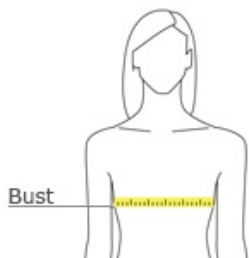

## Juniors Extreme Heather Cap Sleeve Crew Tee DT2000

Go extreme in effortlessly cool ring spun softness.

- 4-ounce, 60/40 ring spun cotton/poly
- 32 singles

*Extreme Heather fabric infuses each garment with unique character. Please allow for slight color variations.*

### HOW TO MEASURE

#### BUST

With arms down at sides, measure around the upper body, under arms and around the fullest part of the bust.